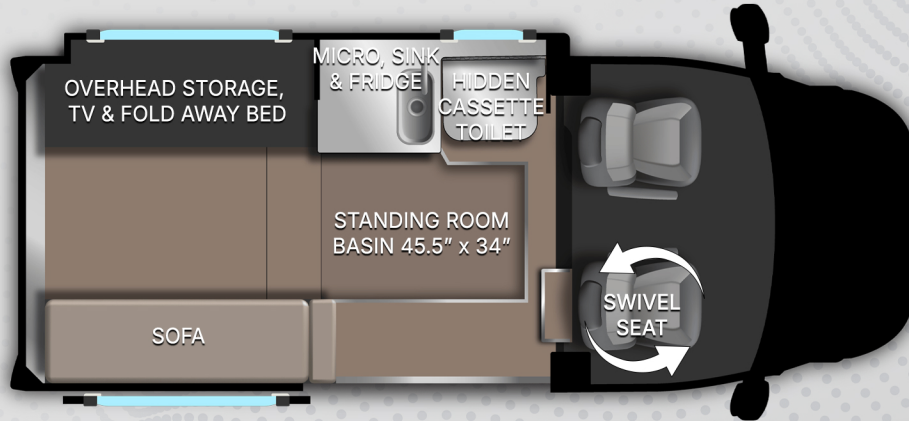

MAXVAN.COM

844-240-8962

WIDE BODY

CLASS B RV'S

ACCESS

LOW CLEARANCE RV

SCAN FOR VIDEO TOUR

The Access RV is a compact, versatile vehicle built for maximum freedom on the road. Its low-profile chassis allows it to fit under drive-throughs, parking garages, and even some home garages, saving on storage costs. With innovative features like a stowable bed, expanded cabin space, and four-season plumbing, the Access is perfect for year-round travel. Despite its size, it includes all the essentials of a larger RV, such as a queen-size bed, kitchen, bathroom, TV, and climate control, powered by a generator and house batteries.

Inside, the MAXVAN Route is designed for comfort and functionality. Twin sofa-beds with layered foam provide ample seating and sleeping space, while under-bed storage, an XL kitchen drawer, and a stow-away sink maximize space and convenience. The wet bath features a cassette-style toilet, and a teak wood shower grate. With overhead storage, flexible cargo areas, and a privacy door separating the bath from the living space, the MAXVAN Route is built for both style and practicality, making it ideal for adventurous travelers.

SPECIFICATIONS

Chassis.....	Ram ProMaster 3500 High Roof
Wheel Base	159"
Length (w/o accessories).....	20.8'
Width.....	7.4'
Height (w/ AC).....	9.75'
Min. Ground Clearance	8"
Total Overhead Storage.....	~18.5 CU FT
Fresh/Waste/Grey Water (gal).....	24/5/25
Fuel (gal).....	24
Rooftop A/C	13,500 BTU
Heater.....	Aqua-Hot Hydronic
Sleeping Capacity.....	2
Removable Swivel Table	20" x 13.5"

SPECIFICATIONS

Chassis.....	Ram ProMaster 3500 High Roof
Wheel Base	159"
Length (w/o accessories).....	20.8'
Width.....	7.4'
Height (w/ AC).....	9.75'
Min. Ground Clearance	8"
Aisle Width.....	40"
Fresh/Waste/Grey Water (gal).....	24/5/25
Fuel (gal).....	24
Rooftop A/C	13,500 BTU
Heater.....	Aqua-Hot Hydronic
Sleeping Capacity.....	2
Dinette Table.....	30" x 18"