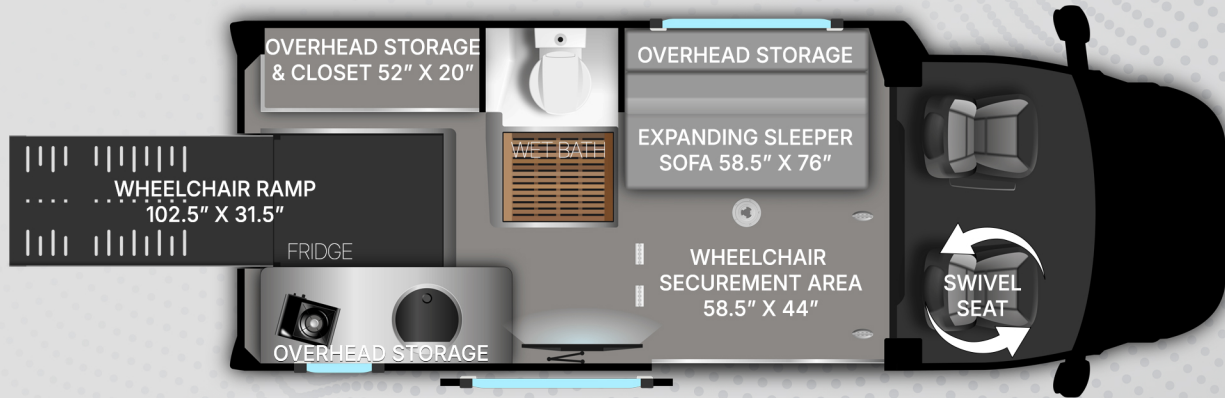

PATHWAY

WHEELCHAIR ACCESSIBLE

The Maxvan Pathway was created to offer a spacious and accessible RV solution for families with wheelchair users. Built on the Ram ProMaster 3500 chassis, it features a low rear floor, increased headroom, and a patented rear ramp system that allows wheelchair users to easily roll into the van without hydraulic lifts. Inside, the electrically adjustable rear floor provides a flat surface when needed, while the interior showcases European-inspired materials for a sophisticated, functional travel experience.

Equipped with premium features like a sliding couch that converts to a near-queen-sized bed, a wet bath, 12V refrigerator, and a Onan 2800i QG Generator, the Maxvan Pathway offers both comfort and convenience. Featuring a secure wheelchair tie-down platform, accessibility can be upgraded to include an overhead trolley system for lifting passengers. Since its launch in 2020, the Maxvan Pathway has become a popular, high-quality, custom-built solution for accessible RV travel.

SPECIFICATIONS

Chassis.....	Ram ProMaster 3500 High Roof
Wheel Base	159"
Length (w/o accessories).....	20.8'
Width.....	7.4'
Height (w/ AC).....	9.75'
Min. Ground Clearance	8"
Aisle Width.....	40"
Fresh/Waste/Grey Water (gal).....	24/5/25
Fuel (gal).....	24
Rooftop A/C	13,500 BTU
Heater.....	Aqua-Hot Hydronic
Sleeping Capacity.....	2
Dinette Table.....	30" x 18"