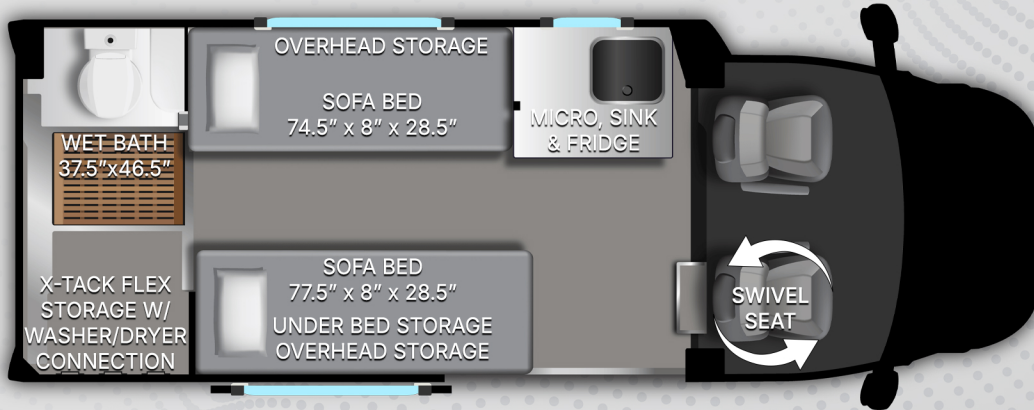

ROUTE

FLEX STORAGE

SCAN FOR
VIDEO TOUR